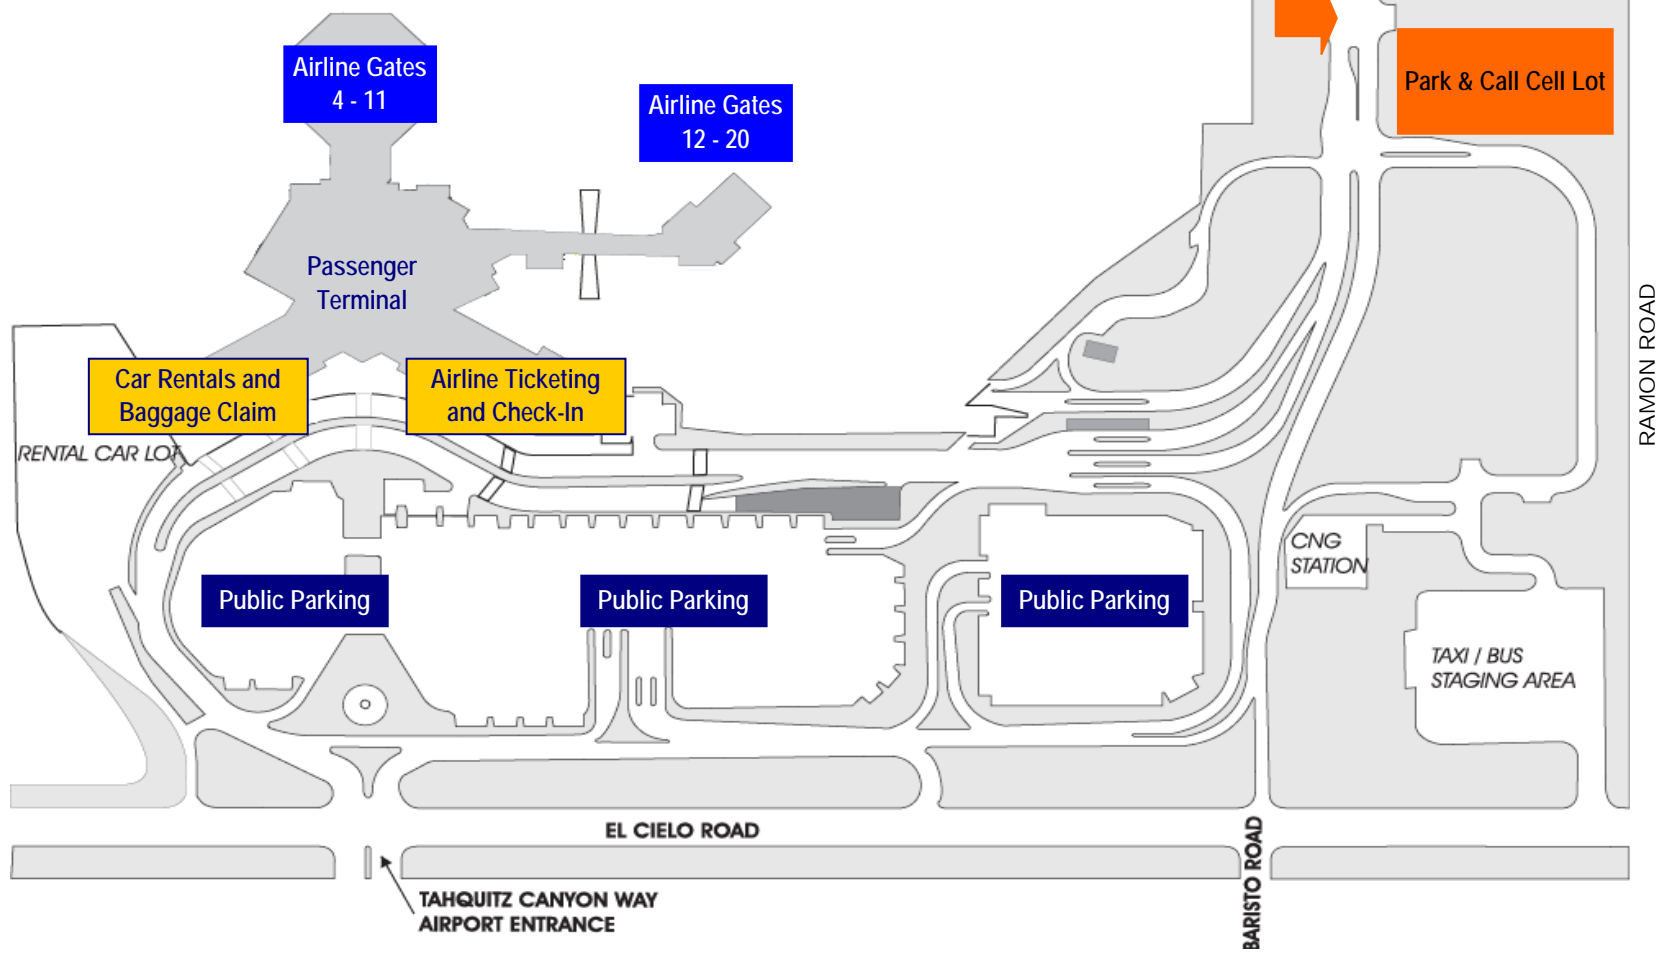

GENE AUTRY TRAIL

RAMON ROAD
ENTRANCE TO
KIRK DOUGLAS
PARKWAY

Airline Gates
4 - 11

Airline Gates
12 - 20

Passenger
Terminal

Car Rentals and
Baggage Claim

Airline Ticketing
and Check-In

RENTAL CAR LOT

Public Parking

Public Parking

Public Parking

Park & Call Cell Lot

CNG
STATION

TAXI / BUS
STAGING AREA

EL CIELO ROAD

TAHQUITZ CANYON WAY
AIRPORT ENTRANCE

BARISTO ROAD

RAMON ROAD