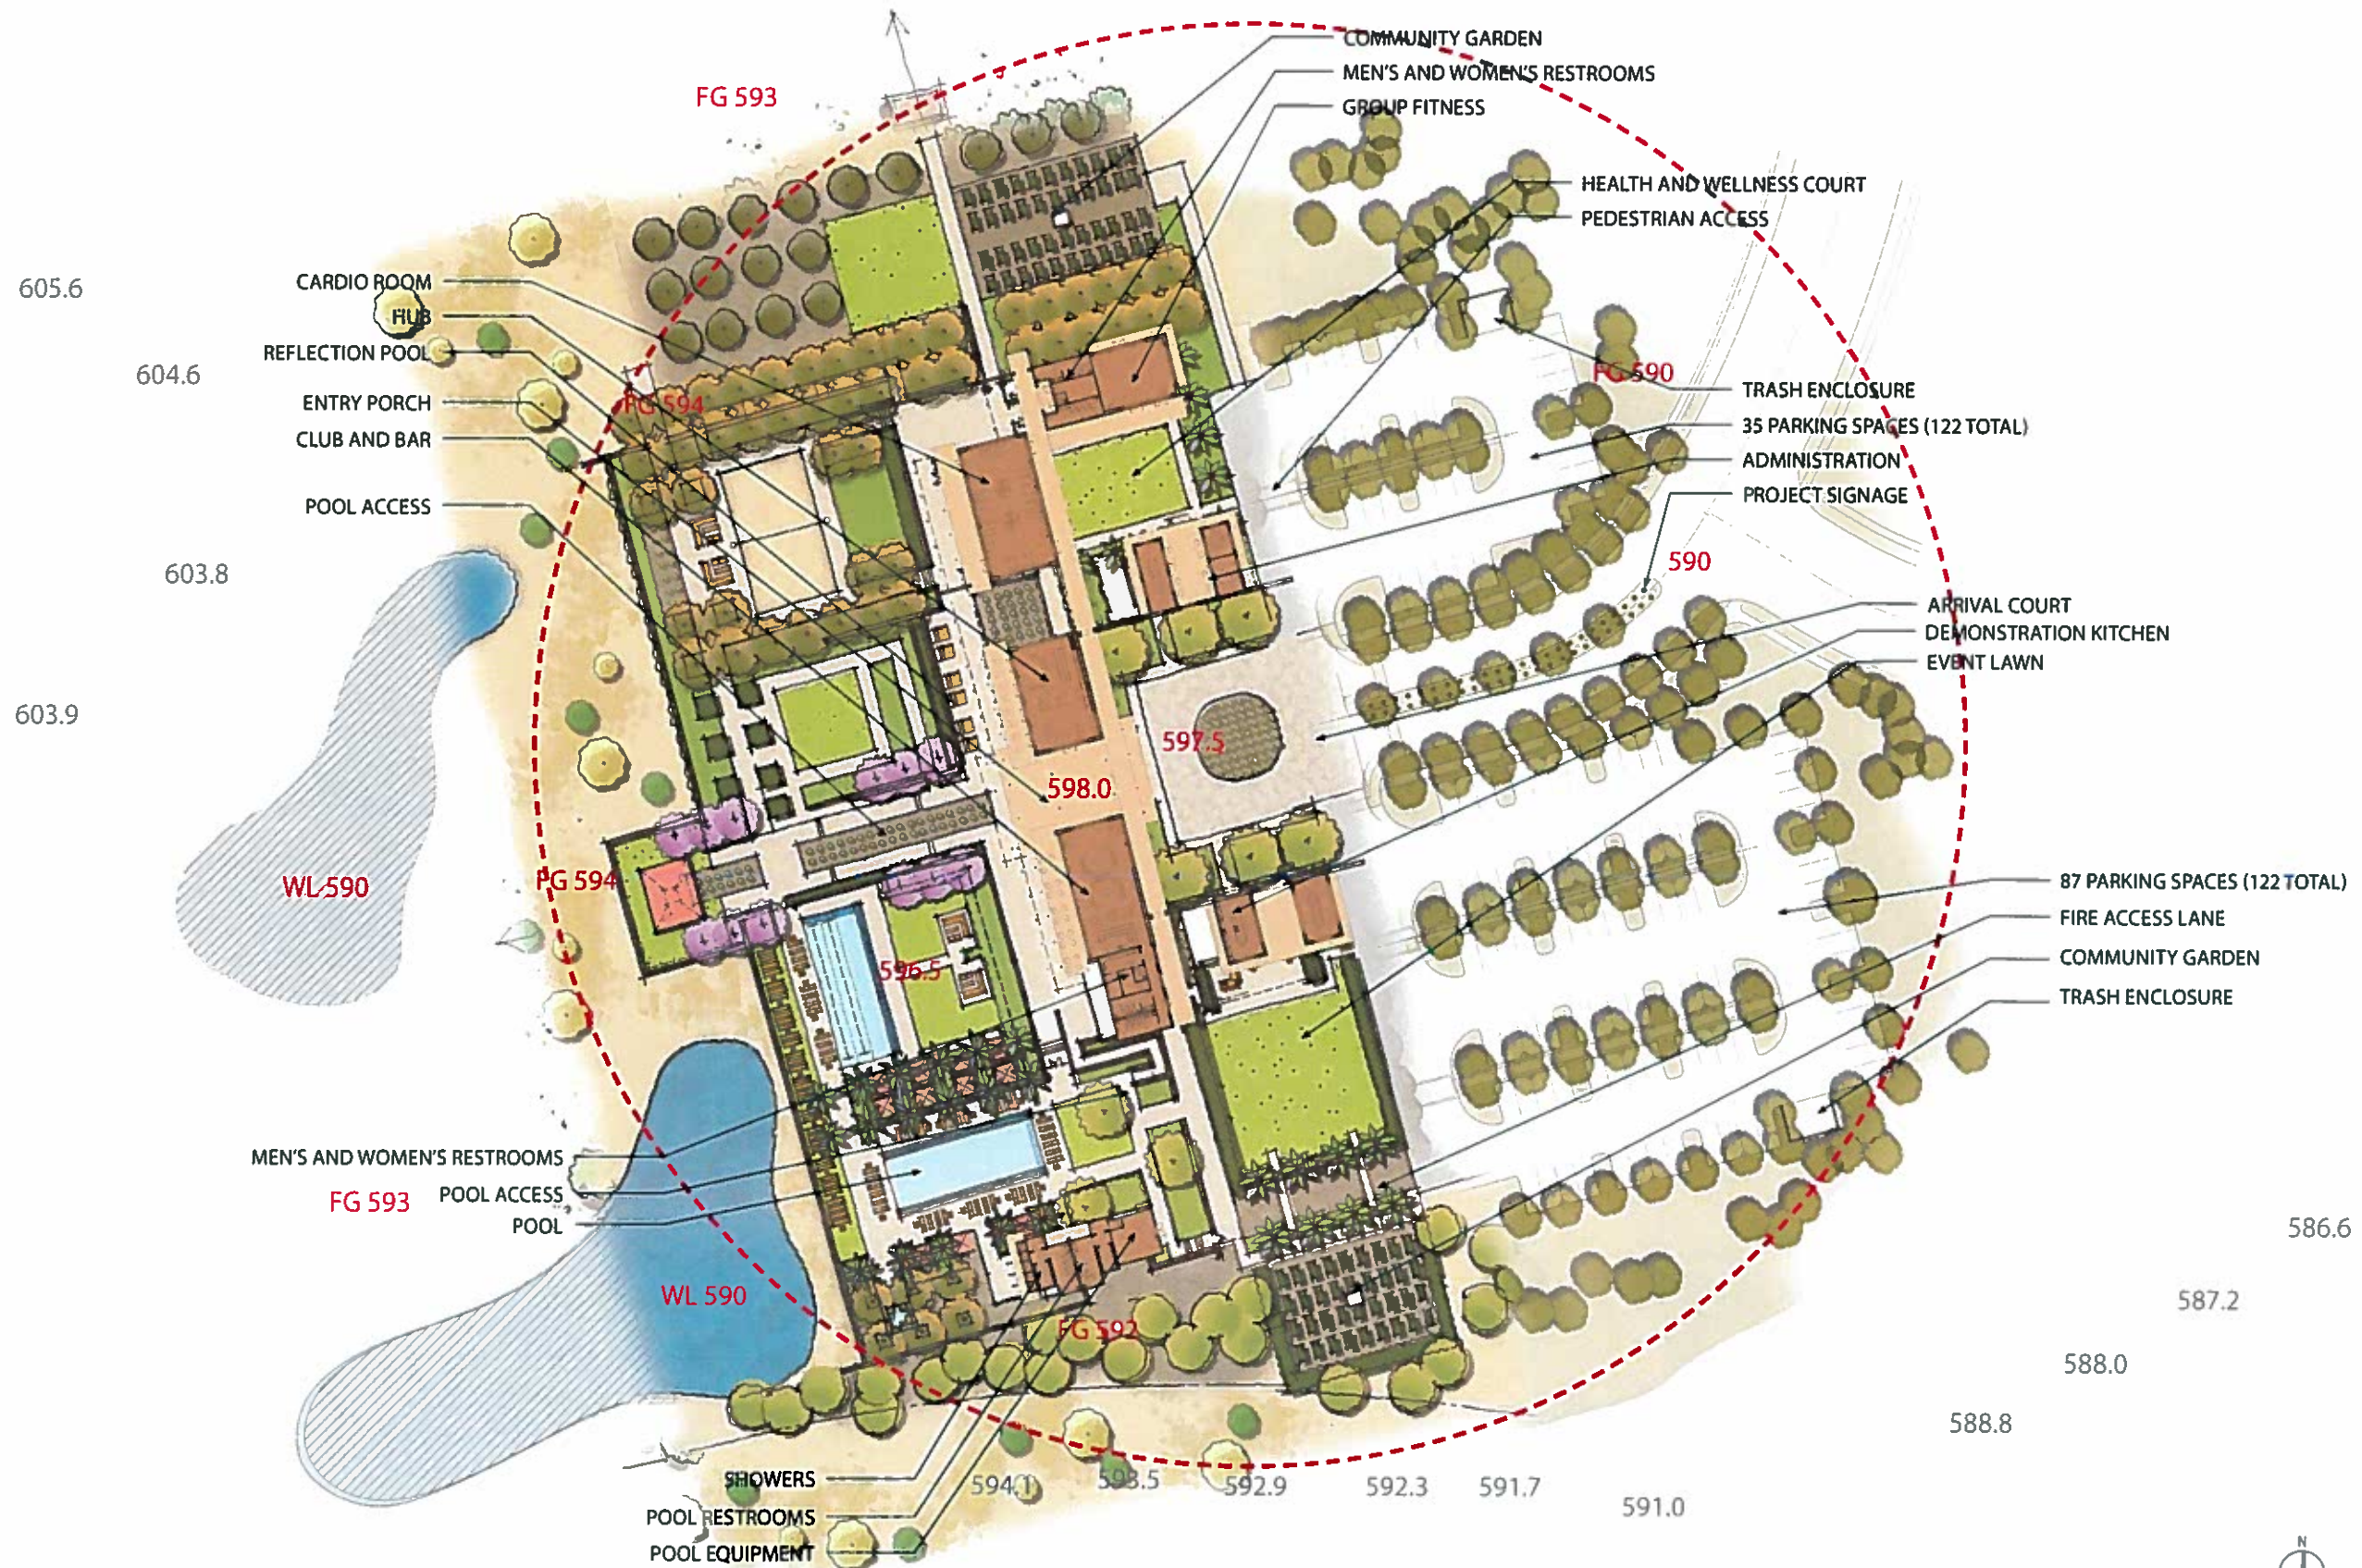

CLUBHOUSE SPATIAL DIAGRAM

CLUBHOUSE ILLUSTRATIVE SITE PLAN

CLUBHOUSE CONCEPT FLOOR PLAN

MIRALON
PALM SPRINGS, CA

FREEHOLD COMMUNITIES

R H A
ROBERT HIDEY ARCHITECTS

1000 E. LINCOLN BLVD. SUITE 200
PALM SPRINGS, CA 92262
TEL: 951.241.1111 FAX: 951.241.1112

SOLAR PANELS

 SOLAR PANELS

CLUBHOUSE ROOF PLAN

MIRALON
PALM SPRINGS CA

REFERENCE IMAGES

MIRALON

PALM SPRINGS, CA

FREEHOLD COMMUNITIES

R H A

ROBERT HIDEY ARCHITECTS

PHOTO: TONY PERIN, 2014

FREEHOLD COMMUNITIES

MASSING STUDY

MIRALON

PALM SPRINGS CA

R H A