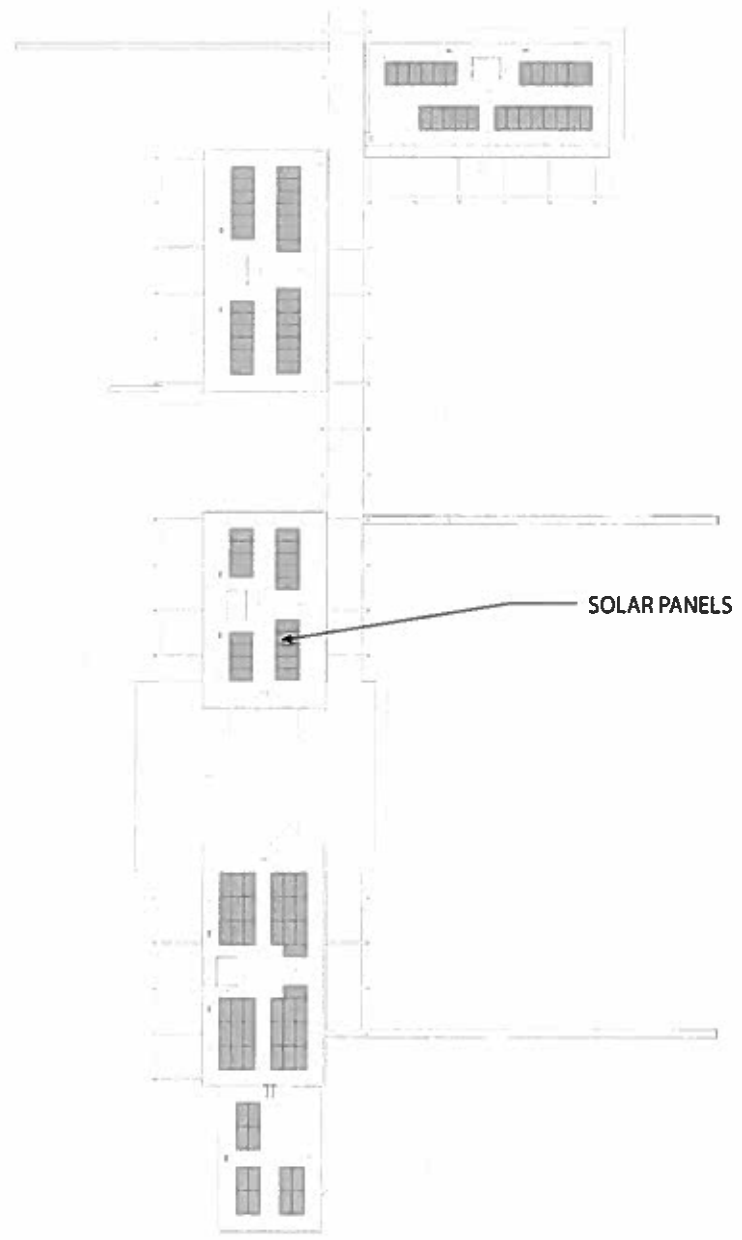

CLUBHOUSE SPATIAL DIAGRAM

CLUBHOUSE ILLUSTRATIVE SITE PLAN

CLUBHOUSE CONCEPT FLOOR PLAN

MIRALON
PALM SPRINGS, CA

FREEHOLD COMMUNITIES

R H A
ROBERT HIDEY ARCHITECTS

1000 E. LINCOLN BLVD. SUITE 200
PALM SPRINGS, CA 92262
TEL: 951.241.1111 FAX: 951.241.1112