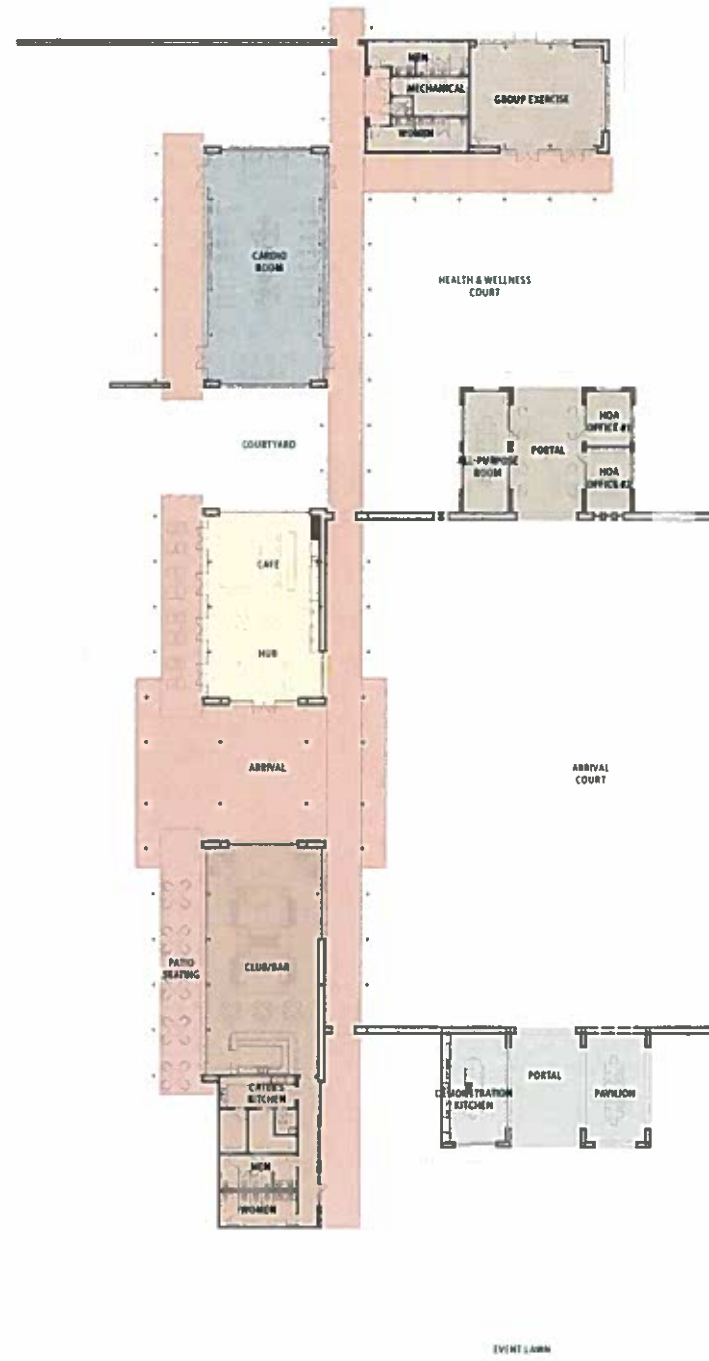

CLUBHOUSE ILLUSTRATIVE SITE PLAN

CLUBHOUSE CONCEPT FLOOR PLAN

MIRALON
PALM SPRINGS, CA

FREEHOLD COMMUNITIES

R H A
ROBERT HIDEY ARCHITECTS